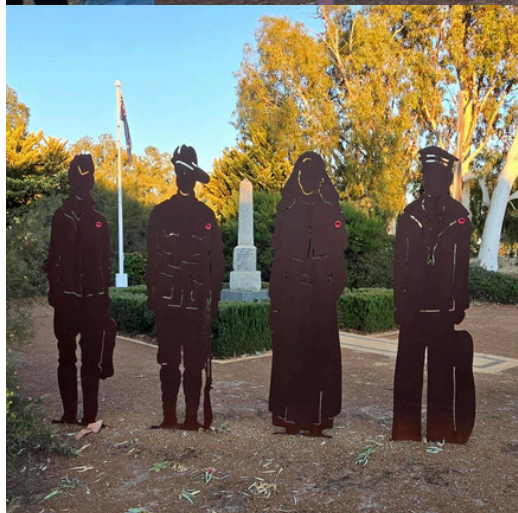

NEWSLETTER

ANZAC DAY COMMEMORATIONS

On ANZAC Day, members of Council attended local commemorations to honour and remember those who have served. Councillor Jarrod Hood and Deputy Shire President Mandy Stephenson attended the service in Ballidu, while Councillor Sue Starceвич attended the Wongan Hills service, where she also laid a wreath on behalf of the Shire.

A sincere thank you to the Ballidu Progress Association and the Wongan Hills ANZAC Day Committee for their efforts in organising these meaningful commemorations for our community.

Thank you to all who attended and took the time to reflect and pay their respects. Lest we forget.

(Please see page 19 of the Boomer for more on the Commemorations in Wongan Hills)

(See photos of the Ballidu Commemorations below)